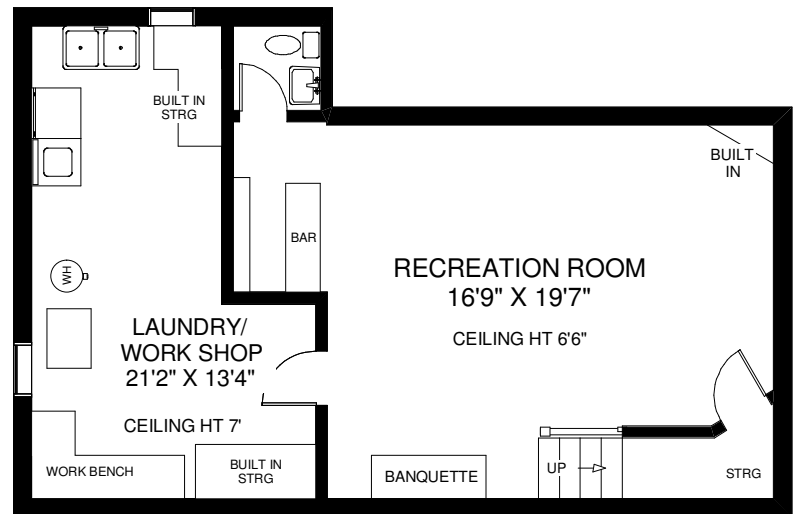

# 103 HUMBERVIEW ROAD

**NUTAN BROWN**  
Sales Representative  
Royal LePage West Realty Group  
(416) 233-6276

**MAIN FLOOR**  
APPROXIMATELY 1,125 SQ FT

Note: Measurements & Calculations are approximate. Provided as a guideline only.

**SECOND FLOOR**  
APPROXIMATELY 900 SQ FT

**LOWER FLOOR**  
APPROXIMATELY 735 SQ FT