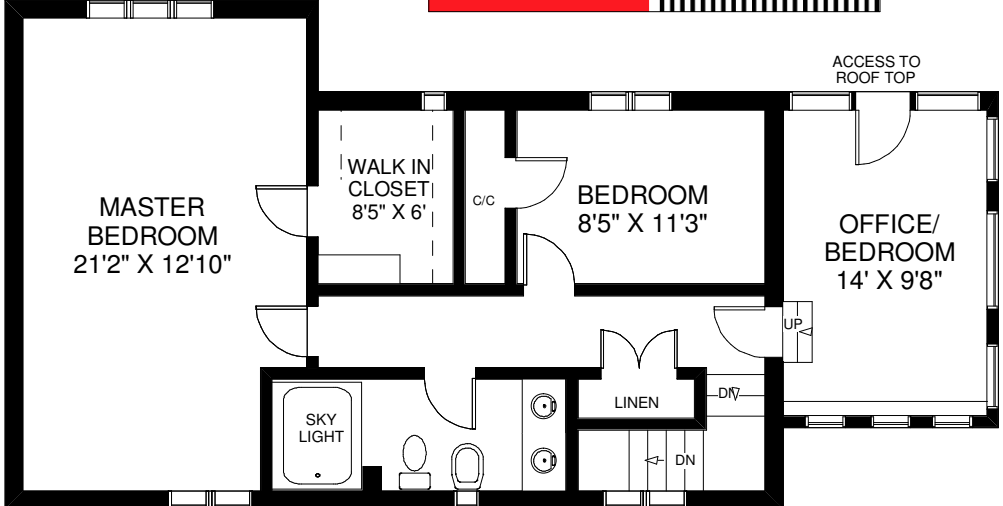

# 103 HUMBERVIEW ROAD

**NUTAN BROWN**  
Sales Representative  
Royal LePage West Realty Group  
(416) 233-6276

**MAIN FLOOR**  
APPROXIMATELY 1,125 SQ FT

Note: Measurements & Calculations are approximate. Provided as a guideline only.

**SECOND FLOOR**  
APPROXIMATELY 900 SQ FT

**LOWER FLOOR**  
APPROXIMATELY 735 SQ FT