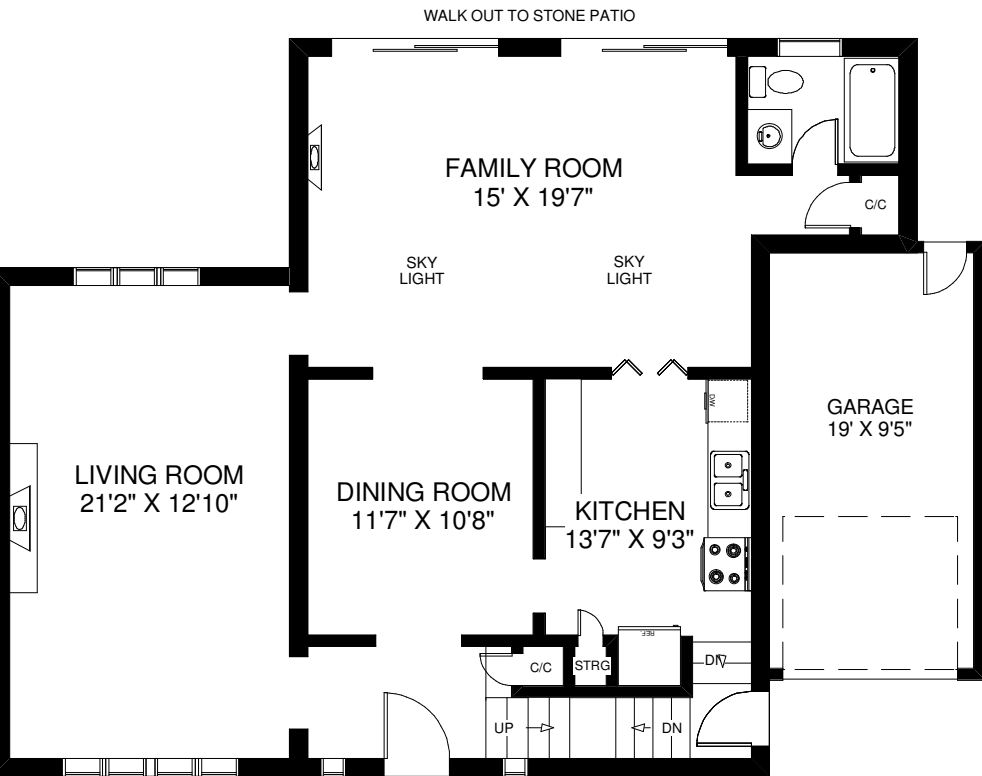

# 103 HUMBERVIEW ROAD

**NUTAN BROWN**  
Sales Representative  
Royal LePage West Realty Group  
(416) 233-6276

**MAIN FLOOR**  
APPROXIMATELY 1,125 SQ FT

Note: Measurements & Calculations are approximate. Provided as a guideline only.

**SECOND FLOOR**  
APPROXIMATELY 900 SQ FT

**LOWER FLOOR**  
APPROXIMATELY 735 SQ FT