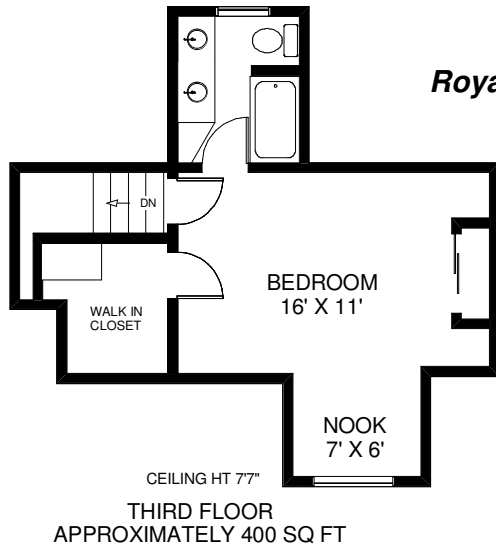

# 77 BABY POINT ROAD

**NUTAN BROWN**  
Sales Representative  
Royal LePage West Realty Group  
(416) 233-6276

CEILING HT 8'  
SECOND FLOOR  
APPROXIMATELY 1,300 SQ FT

Note: Measurements & Calculations are approximate. Provided as a guideline only.

CEILING HT 6'3"  
LOWER FLOOR  
APPROXIMATELY 1,270 SQ FT