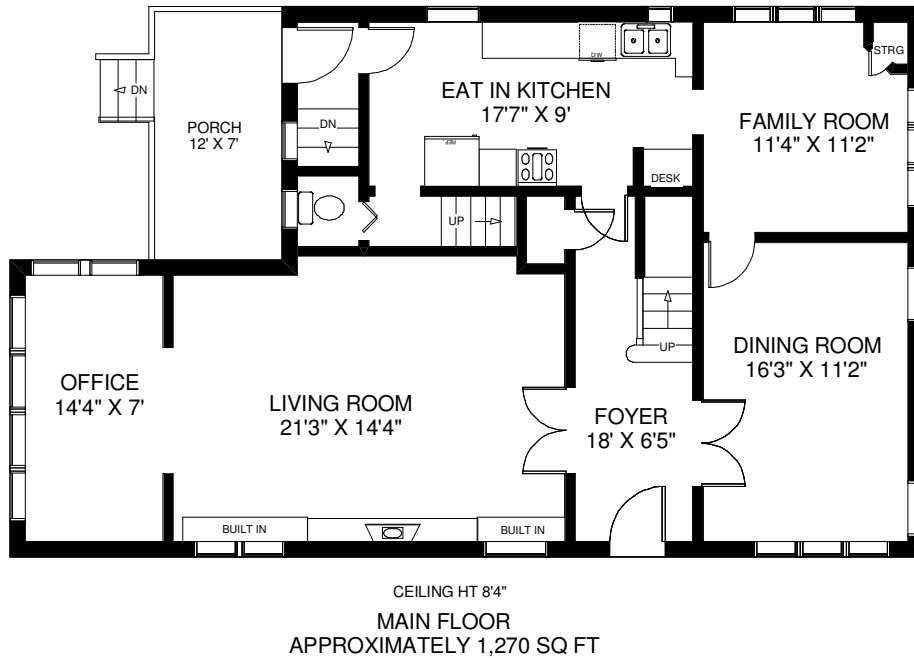

# 77 BABY POINT ROAD

**NUTAN BROWN**  
Sales Representative  
Royal LePage West Realty Group  
(416) 233-6276

CEILING HT 8'  
SECOND FLOOR  
APPROXIMATELY 1,300 SQ FT

Note: Measurements & Calculations are approximate. Provided as a guideline only.

CEILING HT 6'3"  
LOWER FLOOR  
APPROXIMATELY 1,270 SQ FT