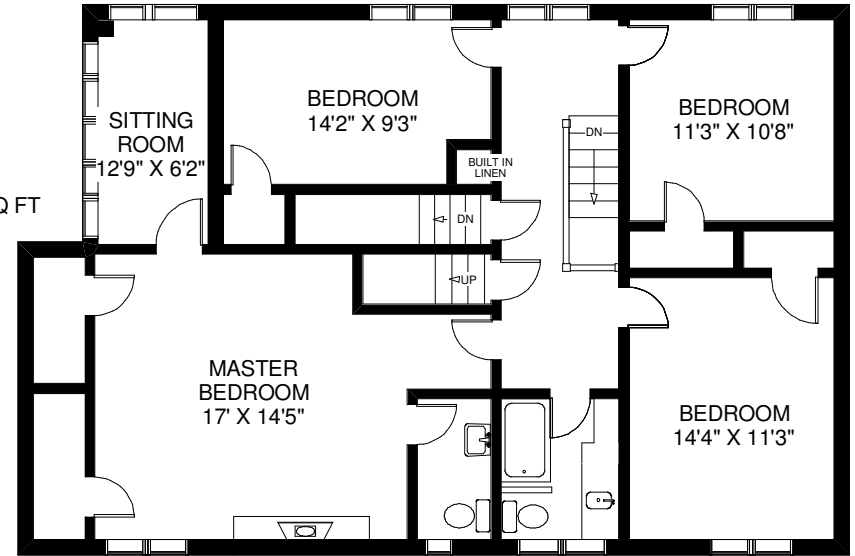

# 77 BABY POINT ROAD

**NUTAN BROWN**  
Sales Representative  
Royal LePage West Realty Group  
(416) 233-6276

CEILING HT 8'  
SECOND FLOOR  
APPROXIMATELY 1,300 SQ FT

Note: Measurements & Calculations are approximate. Provided as a guideline only.

CEILING HT 6'3"  
LOWER FLOOR  
APPROXIMATELY 1,270 SQ FT