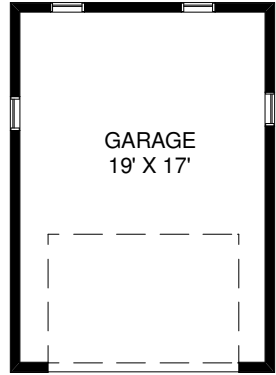

# 77 BABY POINT ROAD

**NUTAN BROWN**  
Sales Representative  
Royal LePage West Realty Group  
(416) 233-6276

CEILING HT 8'  
SECOND FLOOR  
APPROXIMATELY 1,300 SQ FT

Note: Measurements & Calculations are approximate. Provided as a guideline only.

CEILING HT 6'3"  
LOWER FLOOR  
APPROXIMATELY 1,270 SQ FT