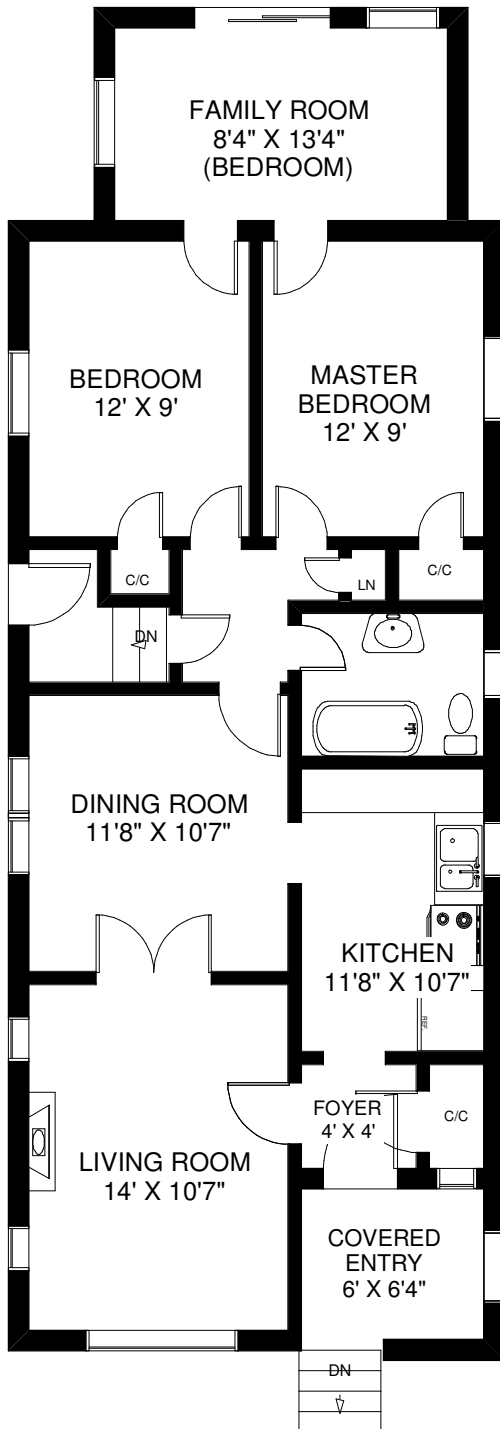

528 JANE STREET

NUTAN BROWN
Sales Representative
Royal LePage West Realty Group
(416) 233-6276

DECK
13'6" X 13'6"

CEILING HT 8'2"

MAIN FLOOR
APPROXIMATELY 1,000 SQ FT

CEILING HT 6'5"

LOWER FLOOR
APPROXIMATELY 865 SQ FT

Note: Measurements & Calculations are approximate.
Provided as a guideline only.