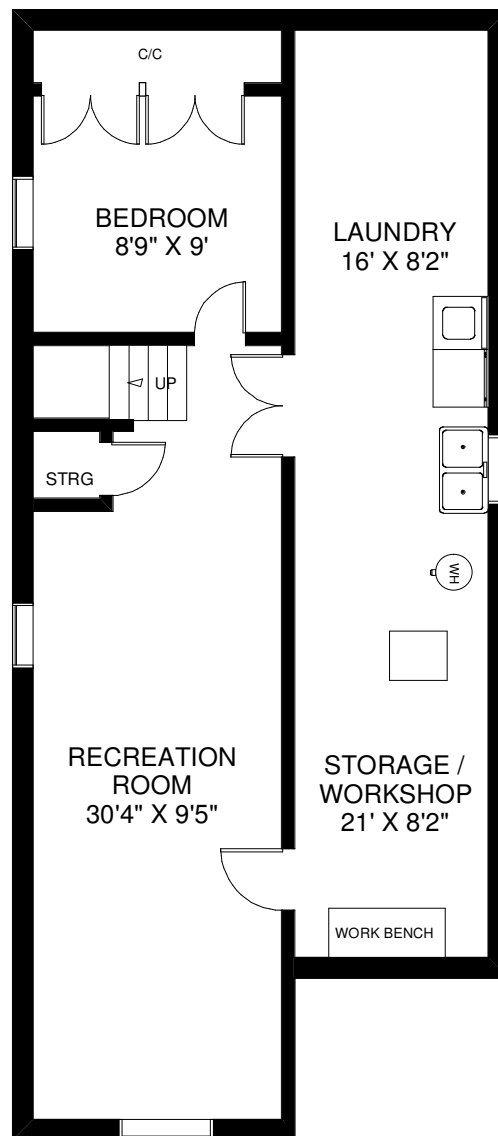

528 JANE STREET

NUTAN BROWN
Sales Representative
Royal LePage West Realty Group
(416) 233-6276

DECK
13'6" X 13'6"

CEILING HT 8'2"

MAIN FLOOR
APPROXIMATELY 1,000 SQ FT

CEILING HT 6'5"

LOWER FLOOR
APPROXIMATELY 865 SQ FT

Note: Measurements & Calculations are approximate.
Provided as a guideline only.