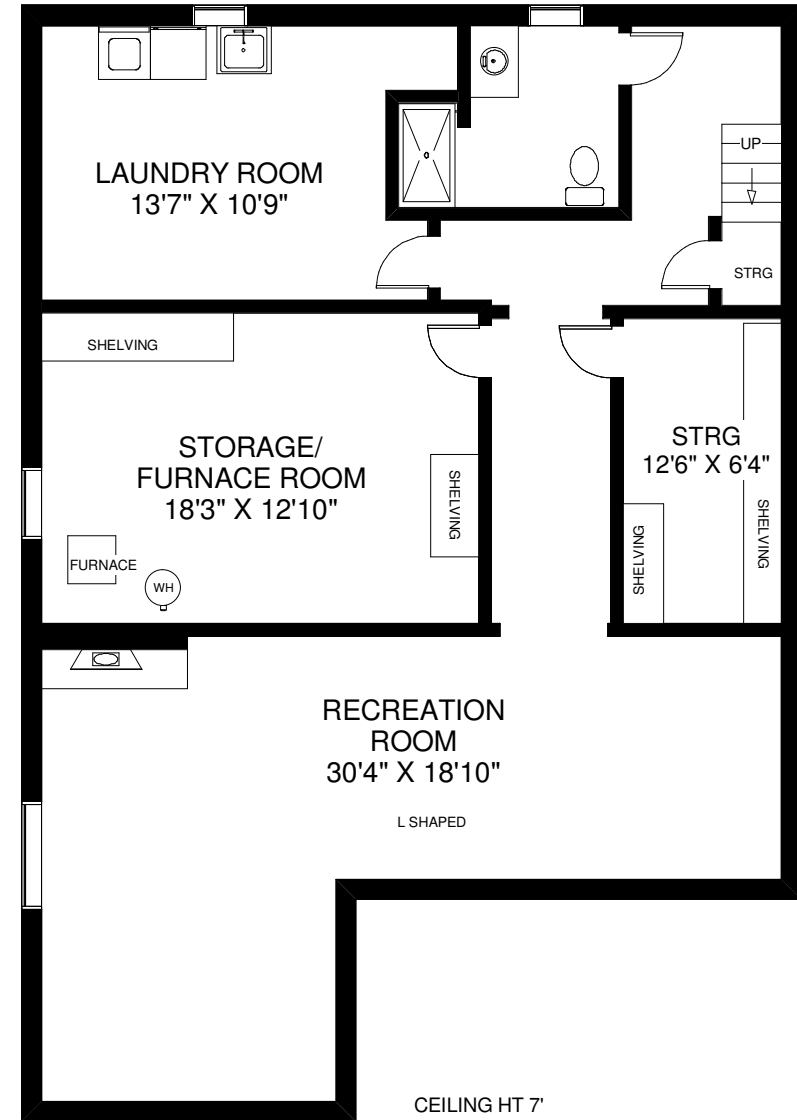

NUTAN BROWN
Sales Representative
Royal LePage West Realty Group
(416) 233-6276

49 ABINGER CRESCENT

MAIN FLOOR
APPROXIMATELY 1,400 SQ FT

LOWER FLOOR
APPROXIMATELY 1,345 SQ FT

Note: Measurements & Calculations are approximate. Provided as a guideline only.