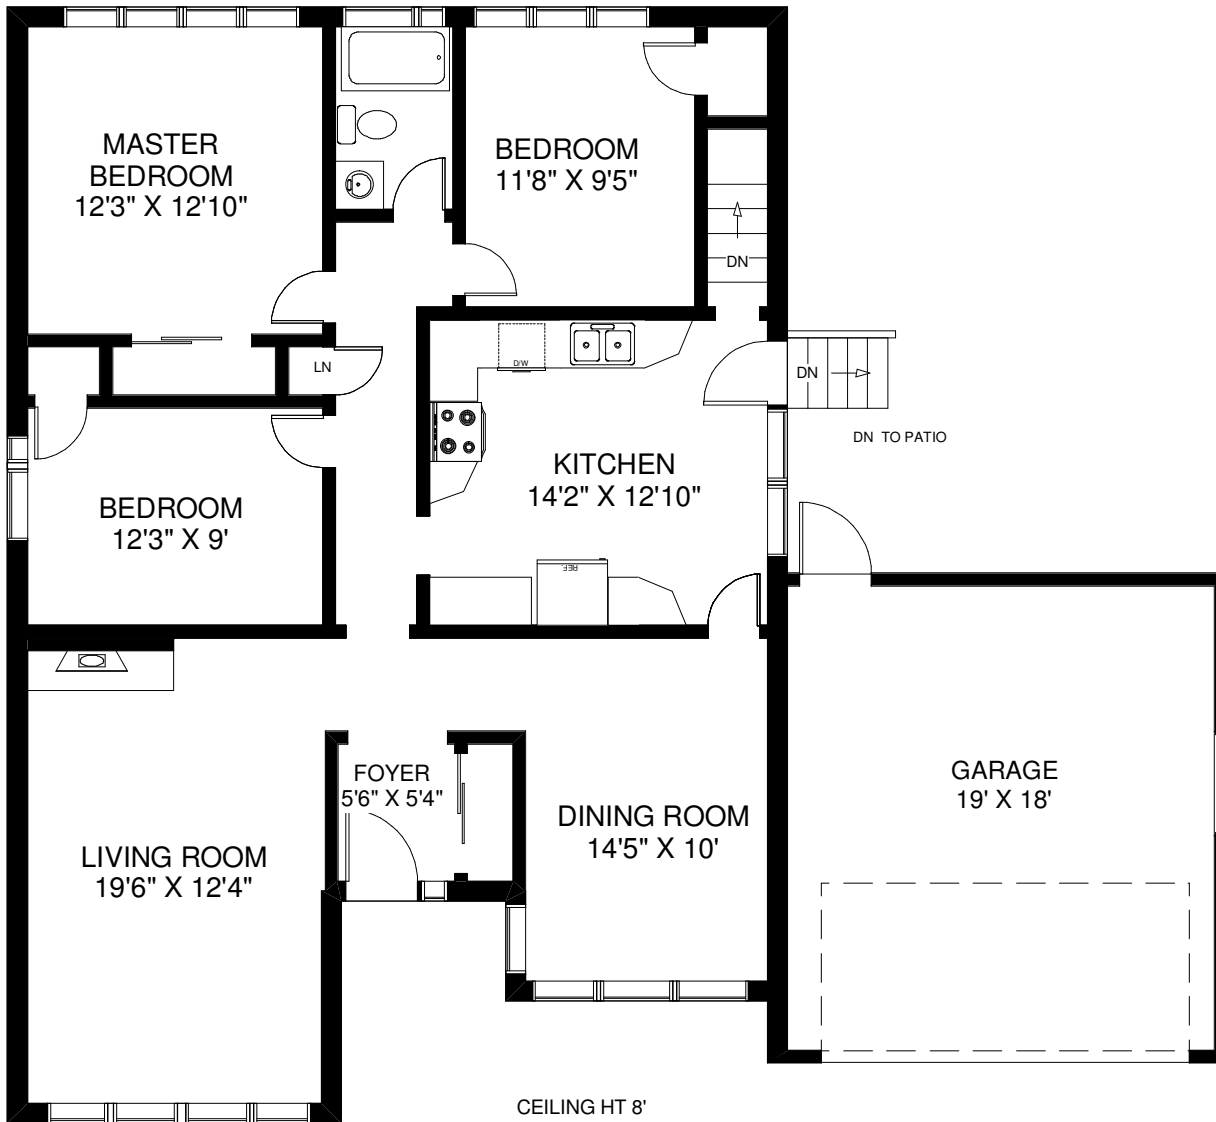

NUTAN BROWN
Sales Representative
Royal LePage West Realty Group
(416) 233-6276

49 ABINGER CRESCENT

MAIN FLOOR
APPROXIMATELY 1,400 SQ FT

LOWER FLOOR
APPROXIMATELY 1,345 SQ FT

Note: Measurements & Calculations are approximate. Provided as a guideline only.