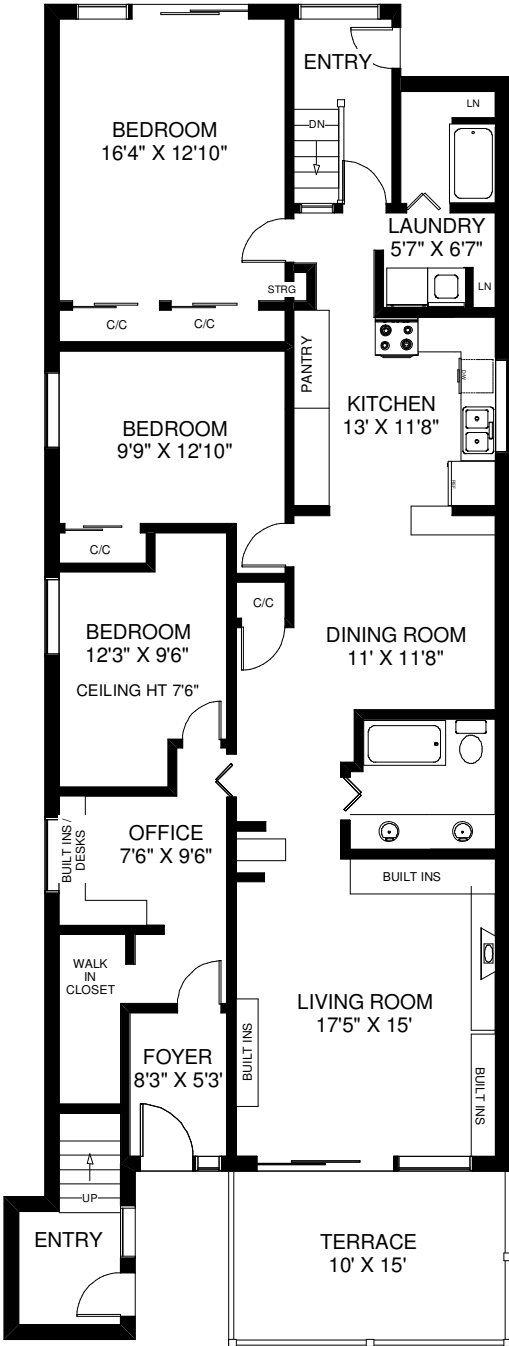

# 497 PARKSIDE DRIVE

**NUTAN BROWN**  
 Sales Representative  
 Royal LePage West Realty Group  
 (416) 233-6276

WALK OUT TO PATIO

CEILING HT 8'

**MAIN FLOOR**  
 APPROXIMATELY 1,825 SQ FT

CEILING HT 7'10"

**SECOND FLOOR**  
 APPROXIMATELY 1,775 SQ FT

CEILING HT 7'6"

**LOWER FLOOR**  
 APPROXIMATELY 2,000 SQ FT

Note: Measurements & Calculations are approximate.  
 Provided as a guideline only.