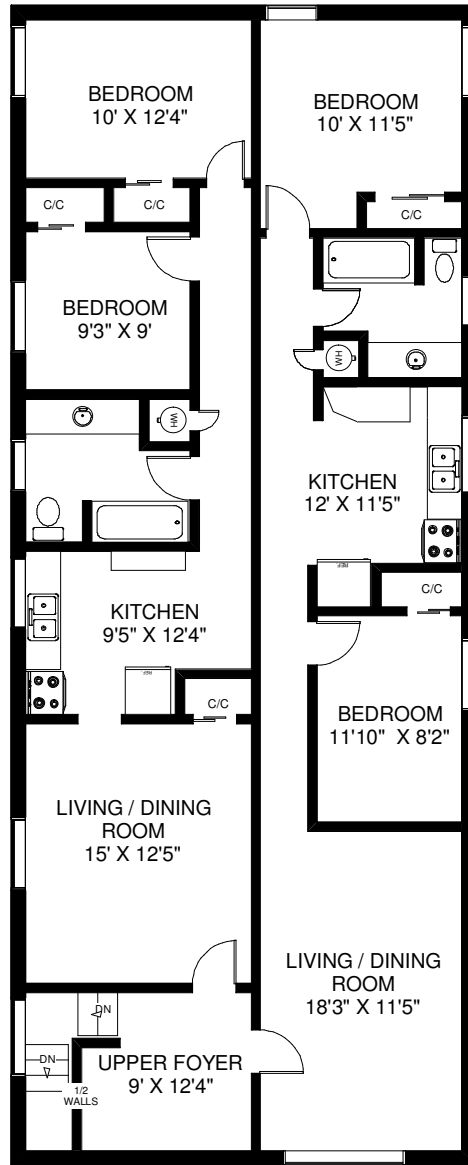

# 497 PARKSIDE DRIVE

**NUTAN BROWN**  
 Sales Representative  
 Royal LePage West Realty Group  
 (416) 233-6276

WALK OUT TO PATIO

CEILING HT 8'

**MAIN FLOOR**  
 APPROXIMATELY 1,825 SQ FT

CEILING HT 7'10"

**SECOND FLOOR**  
 APPROXIMATELY 1,775 SQ FT

CEILING HT 7'6"

**LOWER FLOOR**  
 APPROXIMATELY 2,000 SQ FT

Note: Measurements & Calculations are approximate.  
 Provided as a guideline only.