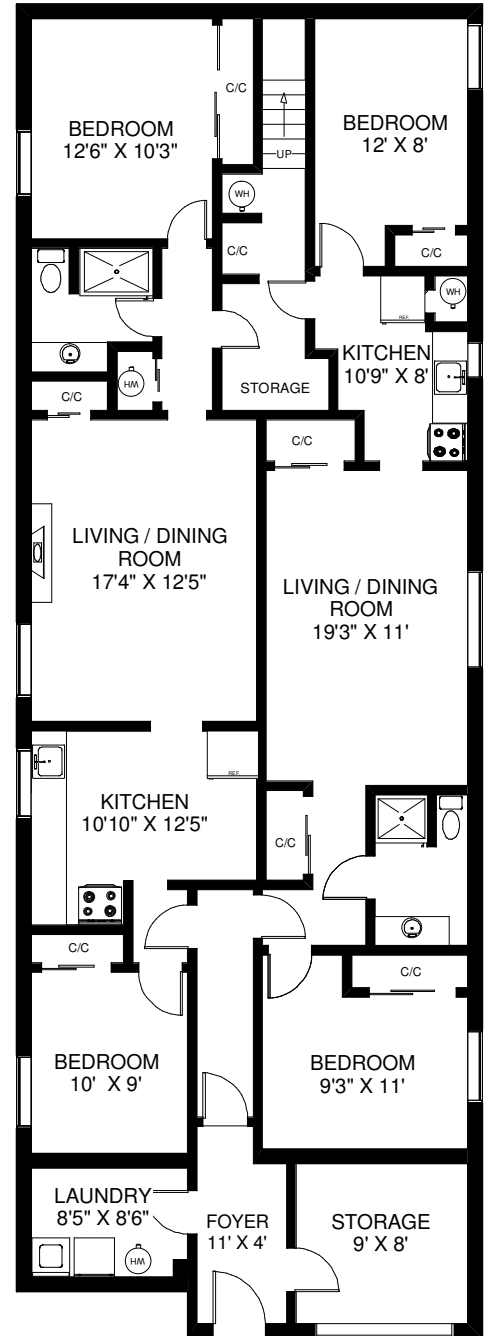

# 497 PARKSIDE DRIVE

**NUTAN BROWN**  
 Sales Representative  
 Royal LePage West Realty Group  
 (416) 233-6276

WALK OUT TO PATIO

CEILING HT 8'

**MAIN FLOOR**  
 APPROXIMATELY 1,825 SQ FT

CEILING HT 7'10"

**SECOND FLOOR**  
 APPROXIMATELY 1,775 SQ FT

CEILING HT 7'6"

**LOWER FLOOR**  
 APPROXIMATELY 2,000 SQ FT

Note: Measurements & Calculations are approximate.  
 Provided as a guideline only.