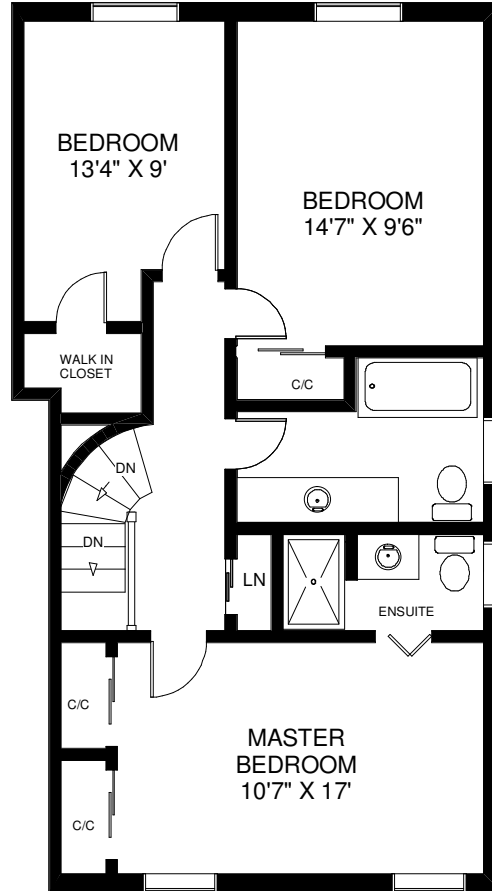

4683 DRAKESTONE CRESCENT

NUTAN BROWN
Sales Representative
Royal LePage West Realty Group
(416) 233-6276

WALK OUT TO PATIO

CEILING HT 8'
SECOND FLOOR
APPROXIMATELY 830 SQ FT

CEILING HT 8'
MAIN FLOOR
APPROXIMATELY 850 SQ FT

CEILING HT 6'10"

LOWER FLOOR
APPROXIMATELY 890 SQ FT

Note: Measurements & Calculations are approximate. Provided as a guideline only.