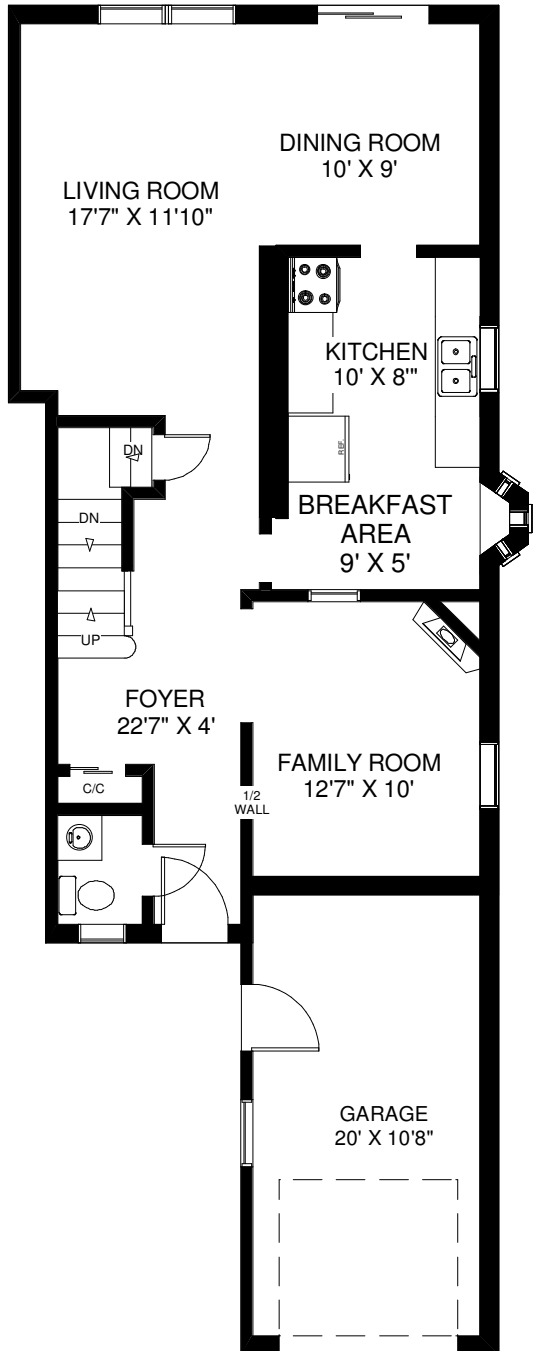

4683 DRAKESTONE CRESCENT

NUTAN BROWN
Sales Representative
Royal LePage West Realty Group
(416) 233-6276

WALK OUT TO PATIO

CEILING HT 8'
SECOND FLOOR
APPROXIMATELY 830 SQ FT

CEILING HT 8'
MAIN FLOOR
APPROXIMATELY 850 SQ FT

CEILING HT 6'10"

LOWER FLOOR
APPROXIMATELY 890 SQ FT

Note: Measurements & Calculations are approximate. Provided as a guideline only.