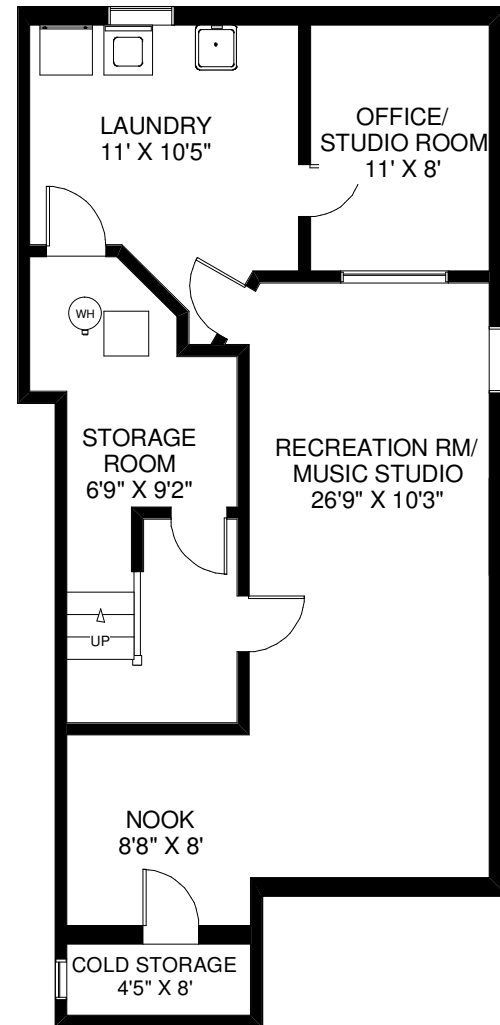

4683 DRAKESTONE CRESCENT

NUTAN BROWN
Sales Representative
Royal LePage West Realty Group
(416) 233-6276

WALK OUT TO PATIO

CEILING HT 8'
SECOND FLOOR
APPROXIMATELY 830 SQ FT

CEILING HT 8'
MAIN FLOOR
APPROXIMATELY 850 SQ FT

CEILING HT 6'10"

LOWER FLOOR
APPROXIMATELY 890 SQ FT

Note: Measurements & Calculations are approximate. Provided as a guideline only.