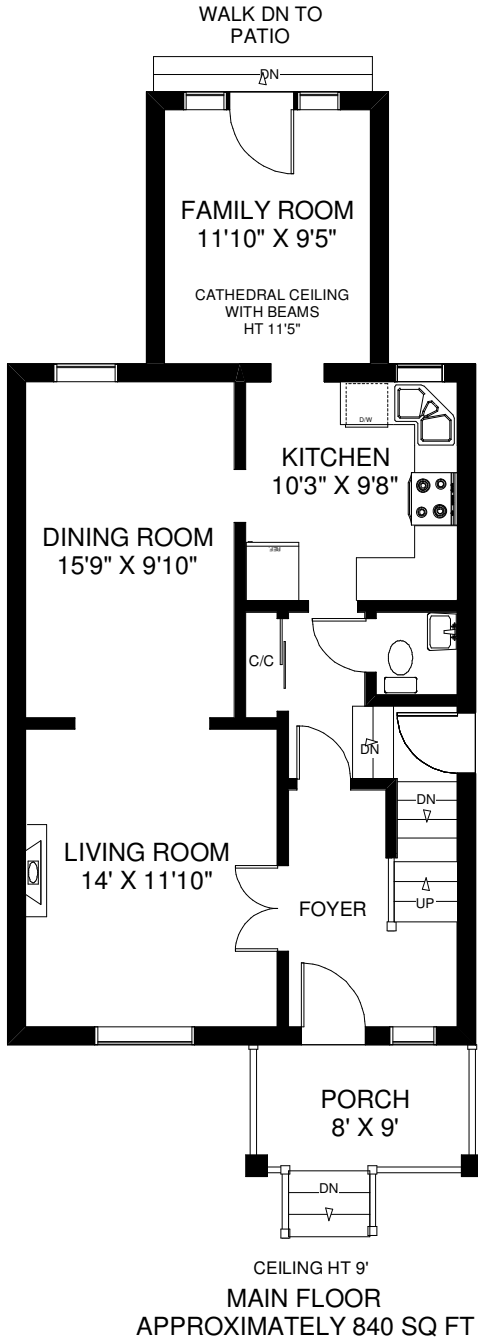

302 PACIFIC AVENUE

NUTAN BROWN
Sales Representative
Royal LePage West Realty Group
 (416) 233-6276

Note: Measurements & Calculations are approximate. Provided as a guideline only.