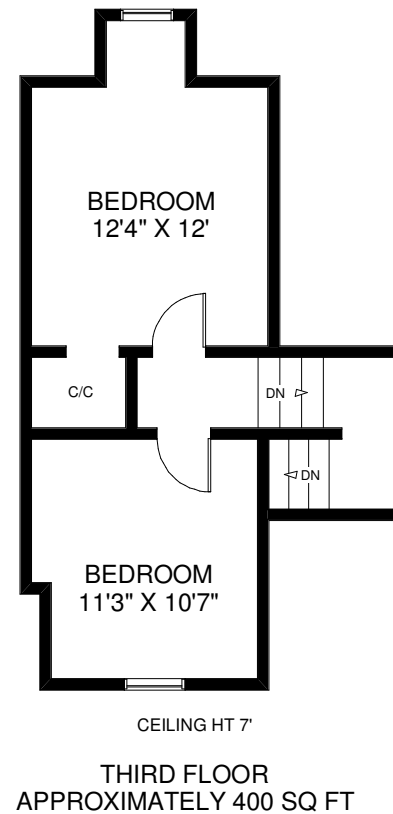

302 PACIFIC AVENUE

NUTAN BROWN
Sales Representative
Royal LePage West Realty Group
 (416) 233-6276

Note: Measurements & Calculations are approximate. Provided as a guideline only.