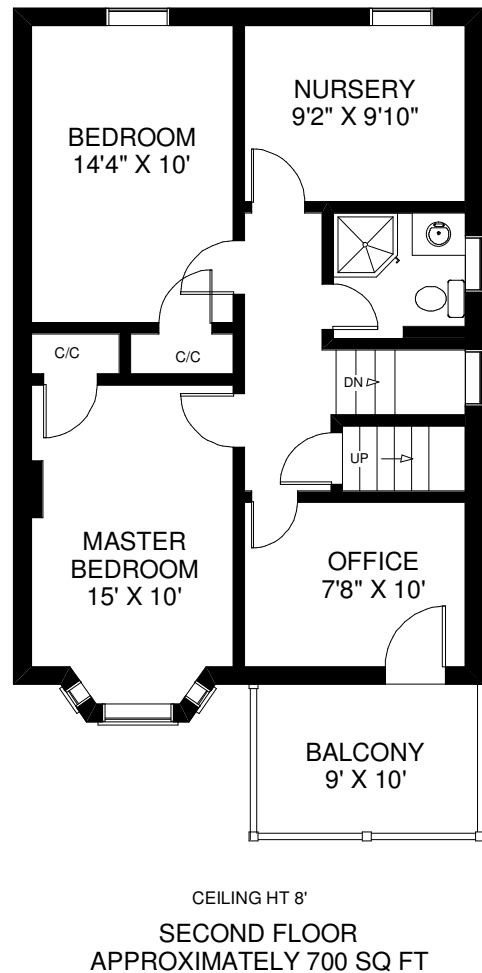

302 PACIFIC AVENUE

NUTAN BROWN
Sales Representative
Royal LePage West Realty Group
 (416) 233-6276

Note: Measurements & Calculations are approximate. Provided as a guideline only.