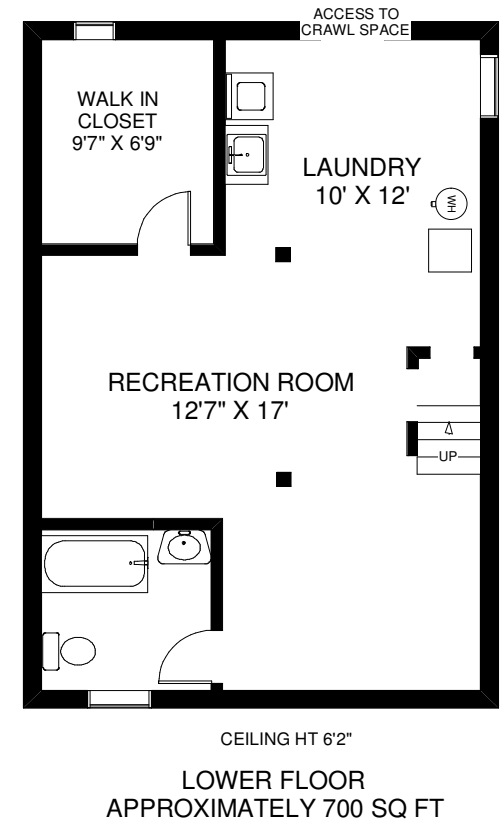

302 PACIFIC AVENUE

NUTAN BROWN
Sales Representative
Royal LePage West Realty Group
 (416) 233-6276

Note: Measurements & Calculations are approximate. Provided as a guideline only.