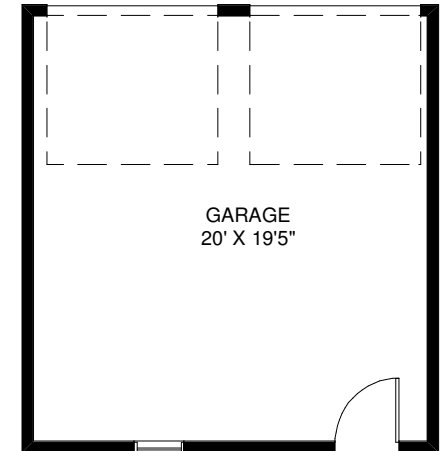

302 PACIFIC AVENUE

NUTAN BROWN
Sales Representative
Royal LePage West Realty Group
 (416) 233-6276

Note: Measurements & Calculations are approximate. Provided as a guideline only.