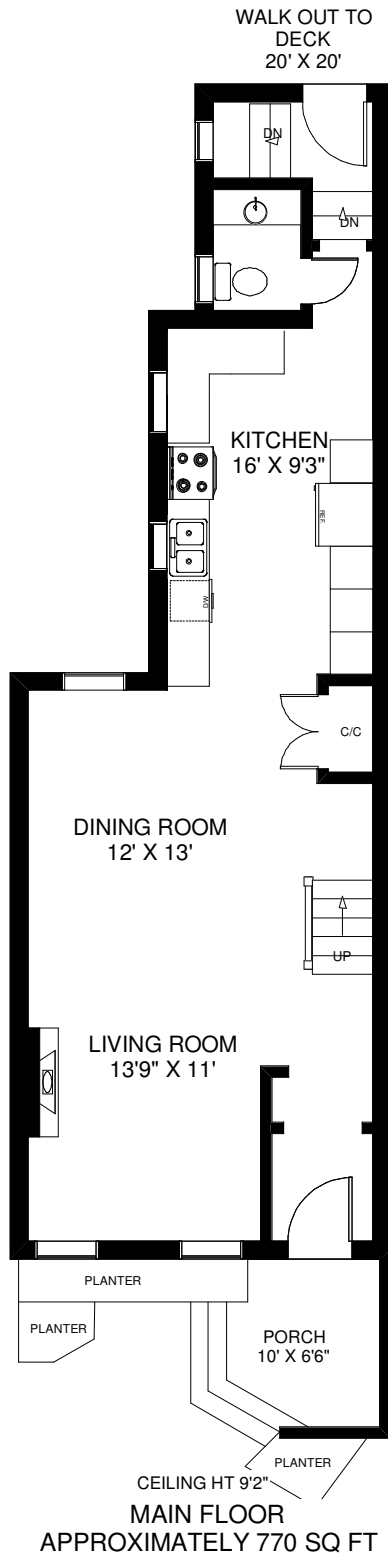

26 SPENCER AVENUE

NUTAN BROWN
 Sales Representative
 Royal LePage West Realty Group
 (416) 233-6276

Note: Measurements & Calculations are approximate. Provided as a guideline only.