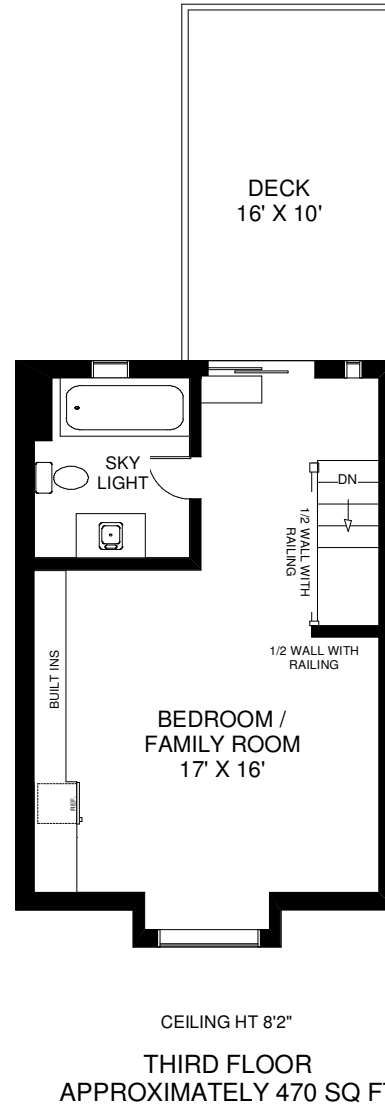

26 SPENCER AVENUE

NUTAN BROWN
 Sales Representative
 Royal LePage West Realty Group
 (416) 233-6276

Note: Measurements & Calculations are approximate. Provided as a guideline only.