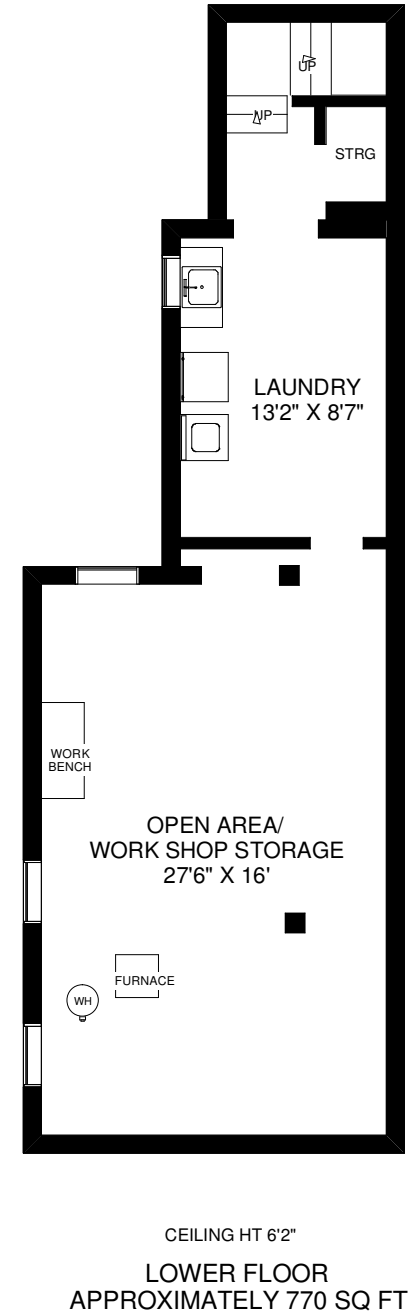

26 SPENCER AVENUE

NUTAN BROWN
 Sales Representative
 Royal LePage West Realty Group
 (416) 233-6276

Note: Measurements & Calculations are approximate. Provided as a guideline only.