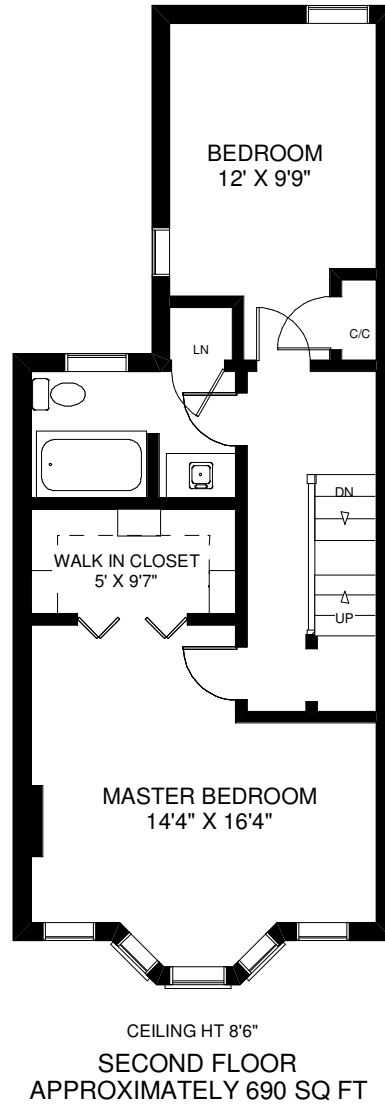

26 SPENCER AVENUE

NUTAN BROWN
 Sales Representative
 Royal LePage West Realty Group
 (416) 233-6276

Note: Measurements & Calculations are approximate. Provided as a guideline only.