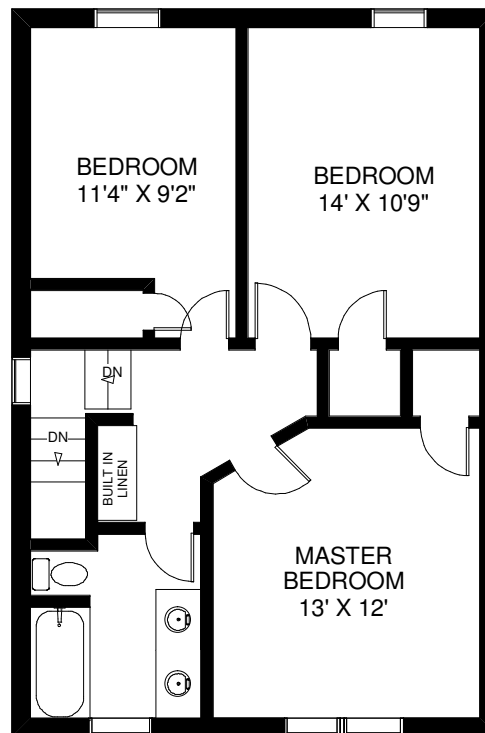

24 BRIDGEVIEW ROAD

NUTAN BROWN
Sales Representative
Royal LePage West Realty Group
(416) 233-6276

CEILING HT 8'
MAIN FLOOR
APPROXIMATELY 930 SQ FT

CEILING HT 8'
SECOND FLOOR
APPROXIMATELY 700 SQ FT

CEILING HT 7'
LOWER FLOOR
APPROXIMATELY 785 SQ FT

Note: Measurements & Calculations are approximate. Provided as a guideline only.