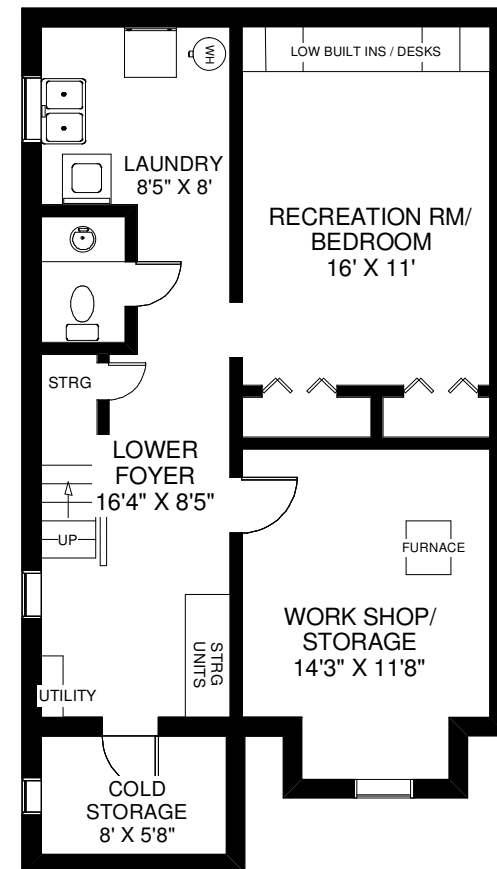

24 BRIDGEVIEW ROAD

NUTAN BROWN
Sales Representative
Royal LePage West Realty Group
(416) 233-6276

CEILING HT 8'
MAIN FLOOR
APPROXIMATELY 930 SQ FT

CEILING HT 8'
SECOND FLOOR
APPROXIMATELY 700 SQ FT

CEILING HT 7'
LOWER FLOOR
APPROXIMATELY 785 SQ FT

Note: Measurements & Calculations are approximate. Provided as a guideline only.