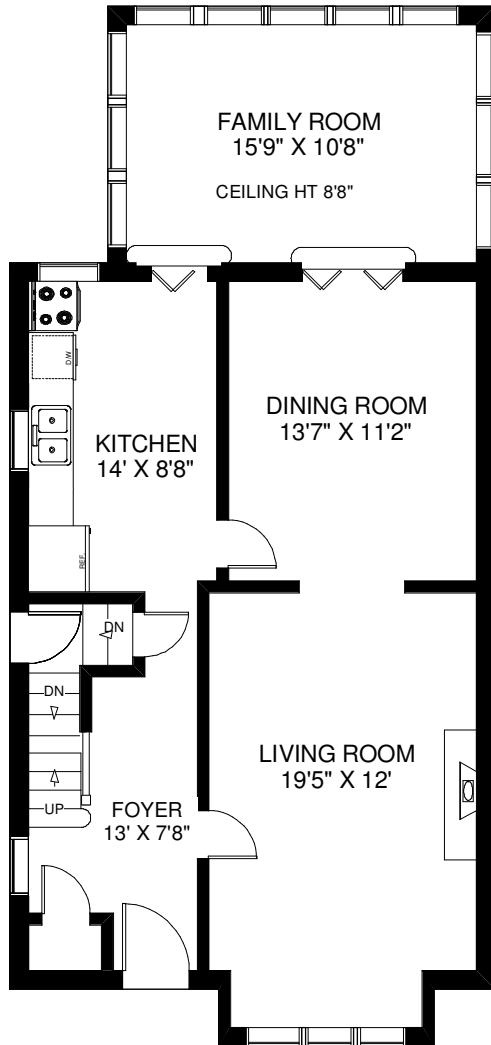

24 BRIDGEVIEW ROAD

NUTAN BROWN
Sales Representative
Royal LePage West Realty Group
(416) 233-6276

CEILING HT 8'
MAIN FLOOR
APPROXIMATELY 930 SQ FT

CEILING HT 8'
SECOND FLOOR
APPROXIMATELY 700 SQ FT

CEILING HT 7'
LOWER FLOOR
APPROXIMATELY 785 SQ FT

Note: Measurements & Calculations are approximate. Provided as a guideline only.