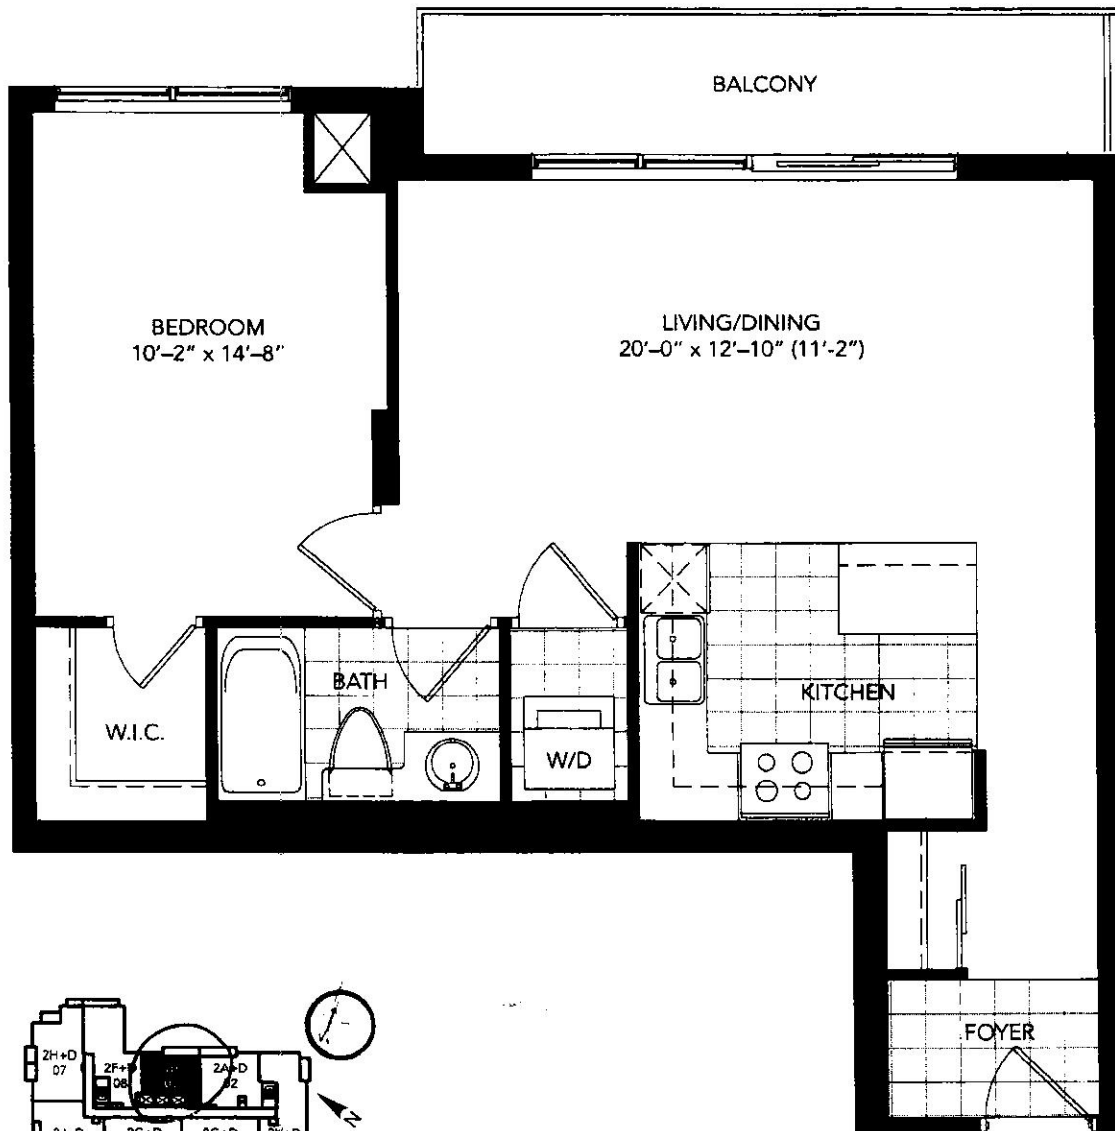

One Bedroom

METRO PLACE  
CONDO S

Rosedale  
710 Sq.Ft.

+ Balcony 84 Sq.Ft.  
+ Terrace @ LPH 127 Sq.Ft.

1H

+Terrace @ LPH 127 sq.ft.

M1 - Penthouse Floor Plan  
LPH & PH

Purchaser's Name JESSICA LUEY  
Suite # LPH01  
Purchaser's Initials (JL)