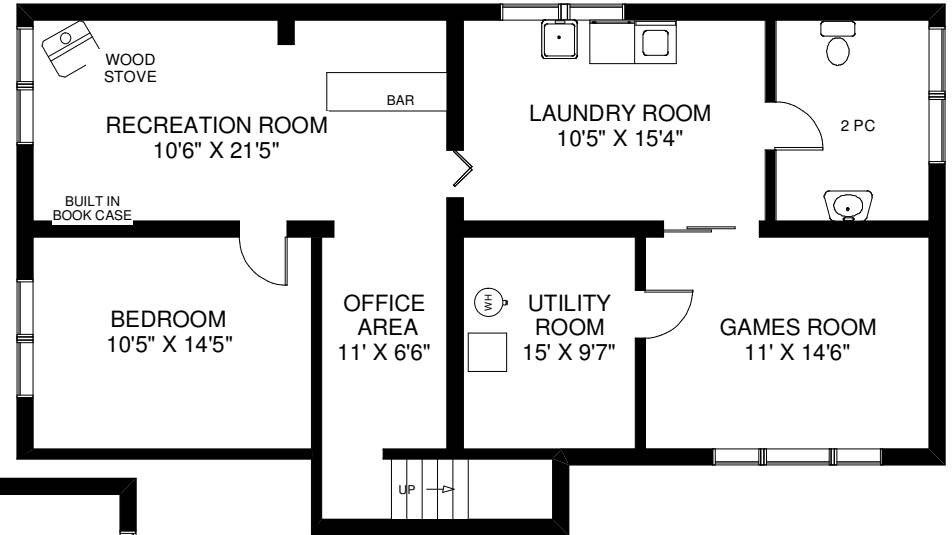

21 COTMAN CRESCENT

NUTAN BROWN
Sales Representative
Royal LePage West Realty Group
(416) 233-6276

MAIN FLOOR
APPROXIMATELY 1,180 SQ FT
CEILING HT 8'

LOWER FLOOR
APPROXIMATELY 1,180 SQ FT
CEILING HT 7'

Note: Measurements & Calculations are approximate. Provided as a guideline only.